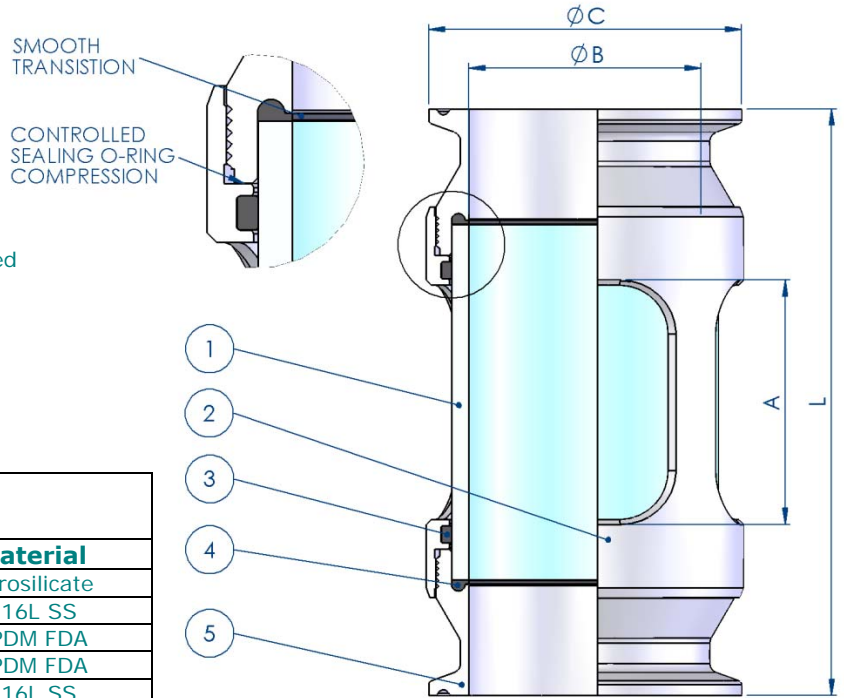

## 3120 – In-Line Sight Glass with Metal Shroud

**General:**

Our sight glasses are offered in a range of connection materials including AL6-XN, and Hastelloy C22.

Seals are offered with FDA approved EPDM.

A surface finish of 0.5 µm Ra is offered as standard with higher finishes and electro-polishing available to order.

**Bill of Materials**

Item	Description	Material
1	View Glass	Borosilicate
2	Shroud	316L SS
3	Outer Seal	EPDM FDA
4	Process Seal	EPDM FDA
5	End Fitting	316L SS

### 3120 – Sight Glass Dimensions

Size	Window A x W	B	C	L	Working Pressure Bar	Part No:
3/8"	16 x 8	7.7	25.3	65	22	3120-A0095
1/2"	20 x 9	9.5	25.3	76	20	3120-A013
3/4"	27 x 11	15.8	25.3	87	17	3120-A019
1"	30 x 16	22.1	50.5	91	8	3120-A026
1 1/2"	40 x 24	34.8	50.5	105	8	3120-A038
2"	48 x 34	47.5	64.0	120	7	3120-A051
2 1/2"	55 x 40	60.3	77.5	151	6	3120-A064
3"	90 x 50	72.9	91.0	175	6	3120-A076
4"	110 x 60	97.4	119.0	200	4	3120-A102
6"	150 x 80	150.0	167.0	250	3	3120-A154

3121 – Sight Glass Dimensions							
Size	Window A	ØB	ØC	ØD	L	Working Pressure Bar	Part No:
3/8"	27.5	7.7	25.3	50	65	22	3121-A0095
1/2"	27.5	9.5	25.3	50	76	20	3121-A013
3/4"	27.5	15.8	25.3	50	87	17	3121-A019
1"	33.0	22.1	50.5	70	91	8	3121-A026
1 1/2"	39.0	34.8	50.5	80	105	8	3121-A038
2"	60.0	47.5	64.0	100	120	7	3121-A051
2 1/2"	86.0	60.3	77.5	115	151	6	3121-A064
3"	90.0	72.9	91.0	127	175	6	3121-A076
4"	100.0	97.4	119.0	156	200	4	3121-A102
6"	150.0	150.0	167.0	214	250	3	3121-A154