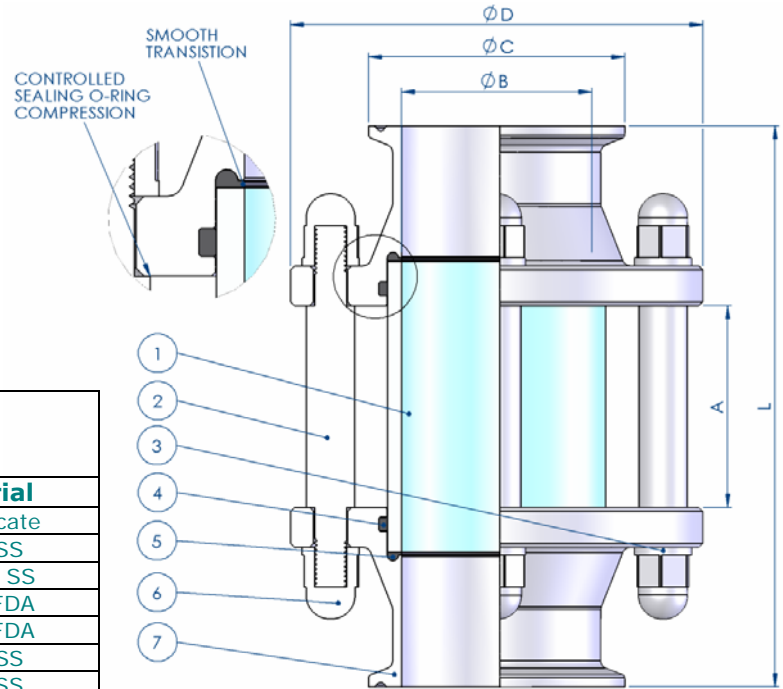

Data Sheet

3121 – In-Line Sight Glass – Full View

General:

Our sight glasses are offered in a range of connection materials including AL6-XN, and Hastelloy C22.

Seals are offered with FDA approved EPDM.

A surface finish of 0.5 µm Ra is offered as standard with higher finishes and electro-polishing available to order.

Bill of Materials		
Item	Description	Material
1	Glass	Borosilicate
2	Tie Rods	316L SS
3	Spring Washers	A2 304 SS
4	Cushion O Ring	EPDM FDA
5	Sealing O Ring	EPDM FDA
6	Domed Nut	316L SS
7	Ferrule Ends	316L SS

3121 – Sight Glass Dimensions							
Size	Window A	ØB	ØC	ØD	L	Working Pressure Bar	Part No:
3/8"	27.5	7.7	25.3	50	65	22	3121-A0095
1/2"	27.5	9.5	25.3	50	76	20	3121-A013
3/4"	27.5	15.8	25.3	50	87	17	3121-A019
1"	33.0	22.1	50.5	70	91	8	3121-A026
1 1/2"	39.0	34.8	50.5	80	105	8	3121-A038
2"	60.0	47.5	64.0	100	120	7	3121-A051
2 1/2"	86.0	60.3	77.5	115	151	6	3121-A064
3"	90.0	72.9	91.0	127	175	6	3121-A076
4"	100.0	97.4	119.0	156	200	4	3121-A102
6"	150.0	150.0	167.0	214	250	3	3121-A154